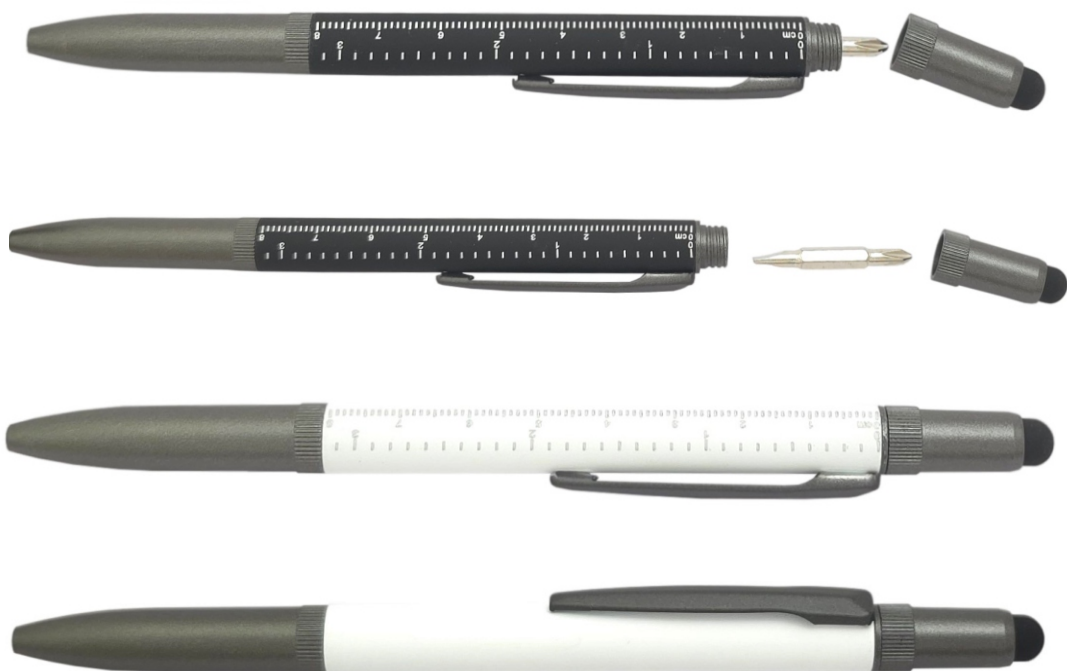

With 2 Screw Drivers, Ruler and Stylus

25253